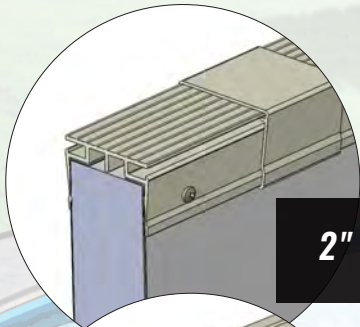

FINISHING OPTIONS

Installing a deck? Pavers? Steps? A deep end?

Whatever your plans for your Optimum Pool, you'll discover plenty of beautiful, on-trend finishing options that will enhance your yard and your summers.

Coping adapter clips facilitate the use of concrete CP2 type coping, foam concrete forms, paver coping track, or decorative 4" resin coping.