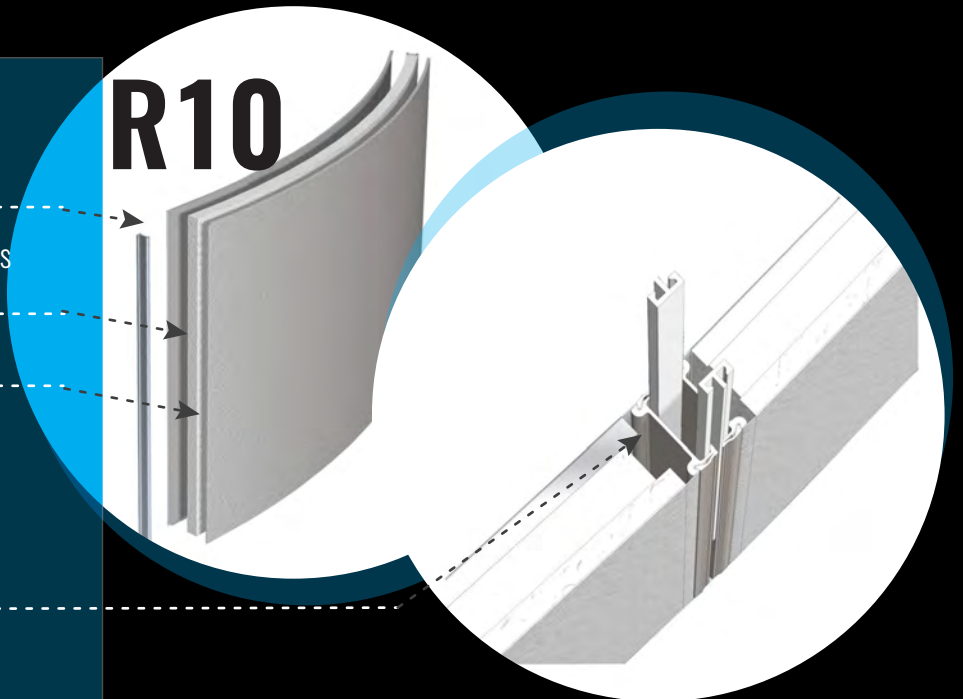

Water-based, environmentally safe 3M adhesive offers complete coverage.

Thermal insulation retains heat, reduces costs with an R10 insulation value.

Aircraft-grade aluminum alloy.

Easy assembly.
Wall panels easily lock together with aluminum splines.

R10