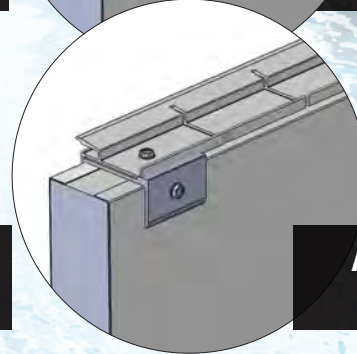

R WALL

The Optimum Pool wall features two-inch thick insulated foam, "sandwiched" between two sheets of durable aluminum. The foam wall material is treated with a safe, non-toxic insect repellent to prevent nesting pests that can damage the wall.

Coping adapter clips facilitate the use of concrete CP2 type coping, foam concrete forms, paver coping track, or decorative 4" resin coping.

2" STANDARD COPING

Adapter CP2 clips for inground installations

4" PREMIUM COPING

Adapter paver clips for inground installations

A Few Words About Coping

The Optimum Pool comes standard with 2-inch standard coping. Premium 4" coping is available as an optional upgrade. All coping styles include a built-in beaded liner receptacle for simple liner installation.