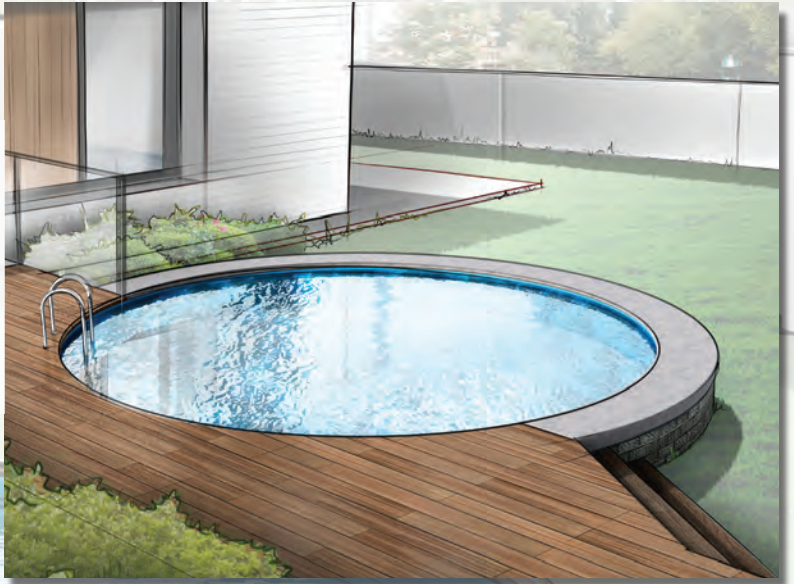

ABLE

An above ground pool that is designed to be installed partially or even fully inground?
Madness, you say? Reality, we say!