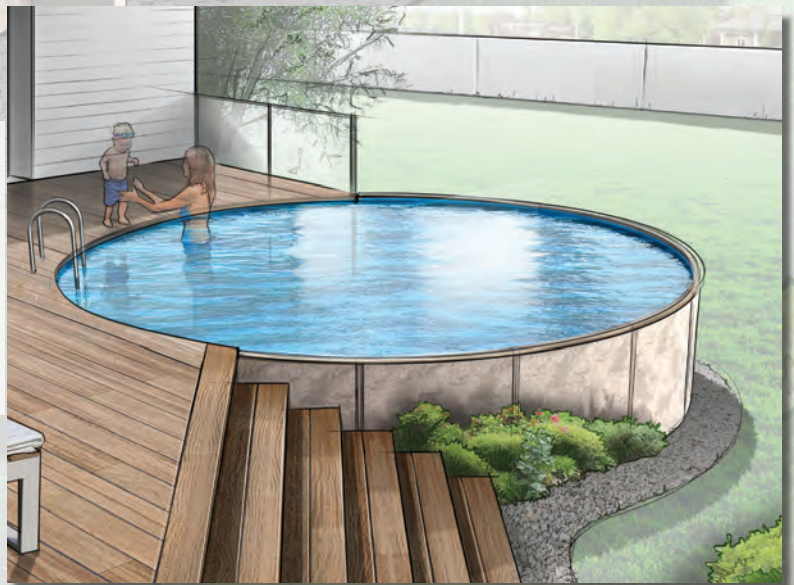

ABLE

Efficient.
Beautiful.
Environmentally conscious.
Flexible.
Fun.
Yours.