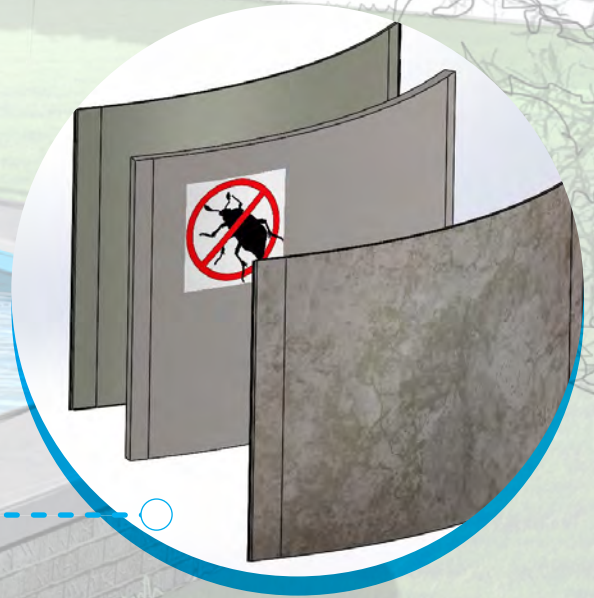

OPTIMUM STRENGTH

Today's goals of sustainability and energy efficiency are crucial, and the proper use of insulation is becoming more important than ever. With its revolutionary insulated wall panels, the Optimum wall offers superior heat retention, which can save the average Optimum owner up to 25% annually on pool heating costs. This heat retention also extends your swim season by several weeks – earlier in the spring and later in the fall, allowing you to enjoy your pool season for several extra weeks.

R WALL

The Optimum Pool wall features two-inch thick insulated foam, "sandwiched" between two sheets of durable aluminum. The foam wall material is treated with a safe, non-toxic insect repellent to prevent nesting pests that can damage the wall.

INSECT RESISTANT

Water-based, environmentally safe 3M adhesive offers complete coverage.

Thermal insulation retains heat, reduces costs with an R10 insulation value.

Aircraft-grade aluminum alloy.

Easy assembly.
Wall panels easily lock together with aluminum splines.