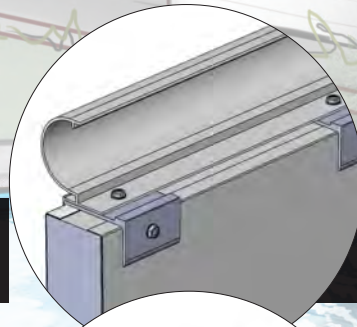

FINISHING OPTIONS

Installing a deck? Pavers? Steps? A deep end?

Whatever your plans for your Optimum Pool, you'll discover plenty of beautiful, on-trend finishing options that will enhance your yard and your summers.

Coping adapter clips facilitate the use of concrete CP2 type coping, foam concrete forms, paver coping track, or decorative 4" resin coping.

A Few Words About Coping

The Optimum Pool comes standard with 2-inch standard coping. Premium 4" coping is available as an optional upgrade. All coping styles include a built-in beaded liner receptacle for simple liner installation.

For inground installations, adapter kits with CP2 or paver bead track coping offer compatibility with pavers, or 5/4 deck coping for use with wood or composite decking.