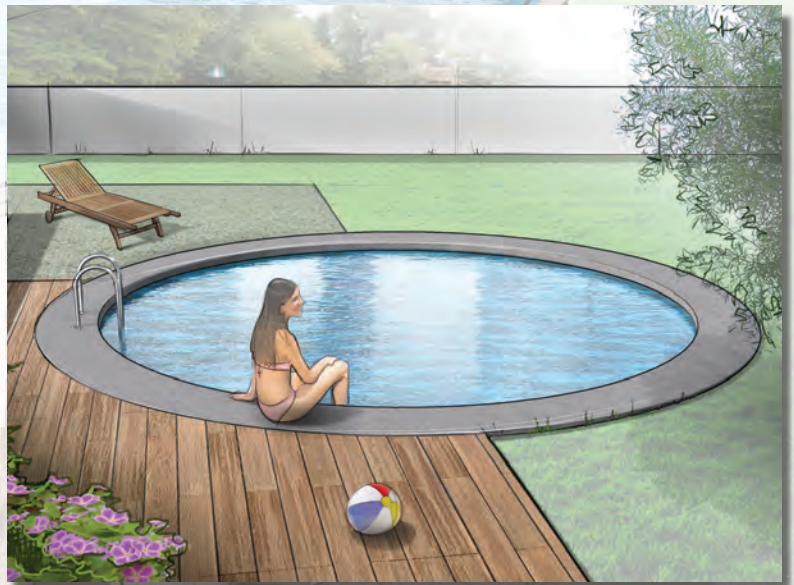

ABLE

The Optimum Pool is manufactured with high quality components that are resistant to rust, corrosion, and chemicals that are present in soil. Durable materials and thoughtful engineering yield a pool that can hold up to just about anything Mother Nature throws its way.