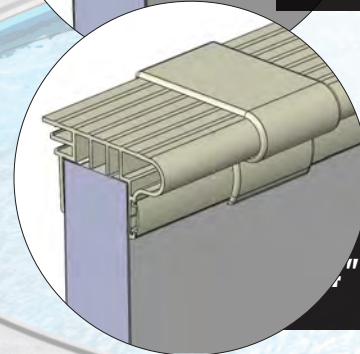

R WALL

The Optimum Pool wall features two-inch thick insulated foam, "sandwiched" between two sheets of durable aluminum. The foam wall material is treated with a safe, non-toxic insect repellent to prevent nesting pests that can damage the wall.

R10

FINISHING OPTIONS

Installing a deck? Pavers? Steps? A deep end?

Whatever your plans for your Optimum Pool, you'll discover plenty of beautiful, on-trend finishing options that will enhance your yard and your summers.

Coping adapter clips facilitate the use of concrete CP2 type coping, foam concrete forms, paver coping track, or decorative 4" resin coping.

2" STANDARD COPING

Adapter CP2 clips for inground installations

4" PREMIUM COPING

Adapter paver clips for inground installations

A Few Words About Coping

The Optimum Pool comes standard with 2-inch standard coping. Premium 4" coping is available as an optional upgrade. All coping styles include a built-in beaded liner receptacle for simple liner installation.