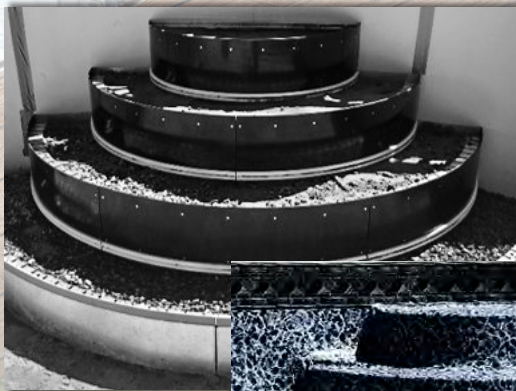

R WALL

The Optimum Pool wall features two-inch thick insulated foam, "sandwiched" between two sheets of durable aluminum. The foam wall material is treated with a safe, non-toxic insect repellent to prevent nesting pests that can damage the wall.

4" PREMIUM COPING

Adapter paver clips for inground installations

A Few Words About Coping

The Optimum Pool comes standard with 2-inch standard coping. Premium 4" coping is available as an optional upgrade. All coping styles include a built-in beaded liner receptacle for simple liner installation.

For inground installations, adapter kits with CP2 or paver bead track coping offer compatibility with pavers, or 5/4 deck coping for use with wood or composite decking.

OPTIONS

WHAT ABOUT STEPS?

For inground applications, thermoplastic ABS steps can be installed with an attachment kit that integrates the step with the Optimum Pool wall.

Strapless oval deep end for semi and fully inground installations. Yardmore buttress-free oval system reduces the footprint of an oval pool while maximizing the "Fun Zone" by eliminating wasteful, unattractive supports in your yard.